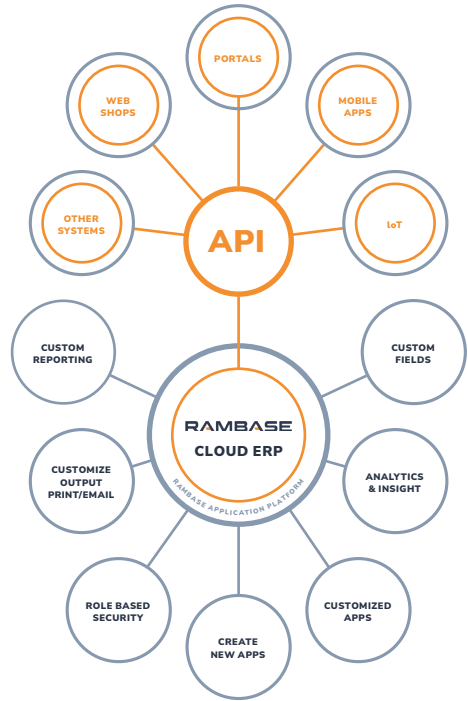

FUTURE PROOF DIGITAL PLATFORM

RICH INDUSTRY FUNCTIONALITY

FUTURE PROOF DIGITAL SYSTEM

FLEXIBLE SUBSCRIPTION MODEL